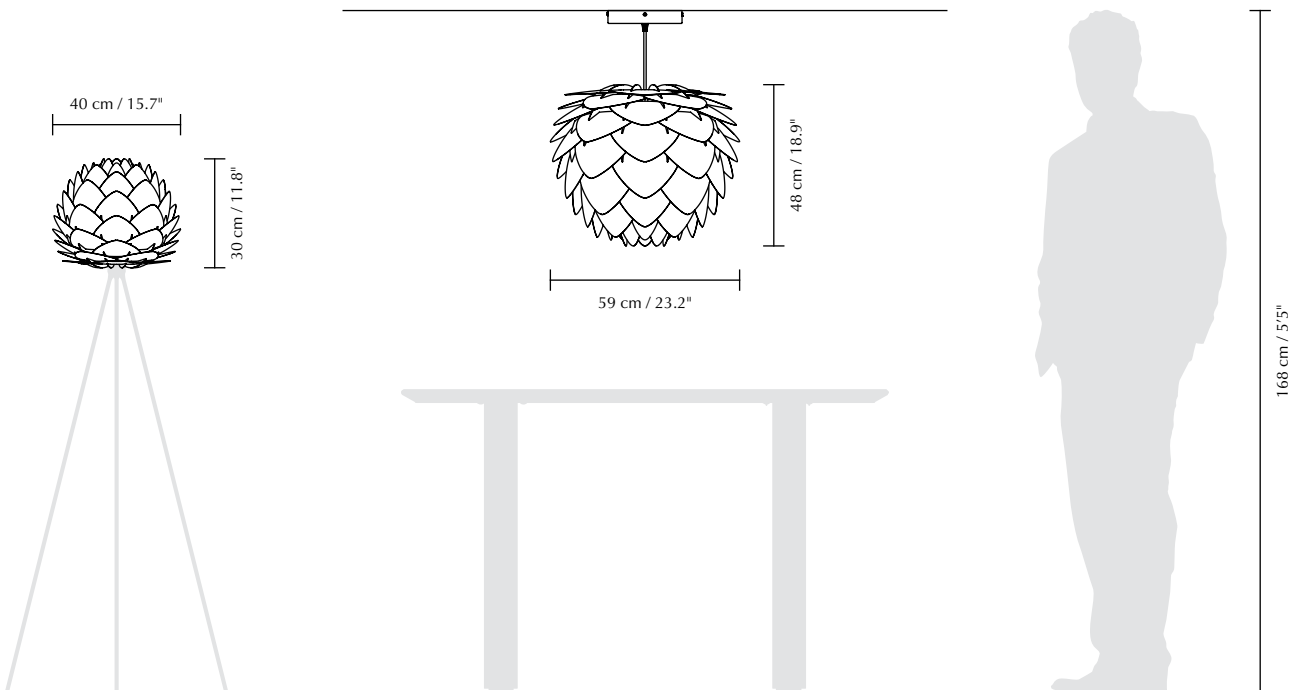

ALUVIA

Designed by UIMAGE Design Team

UIMAGE